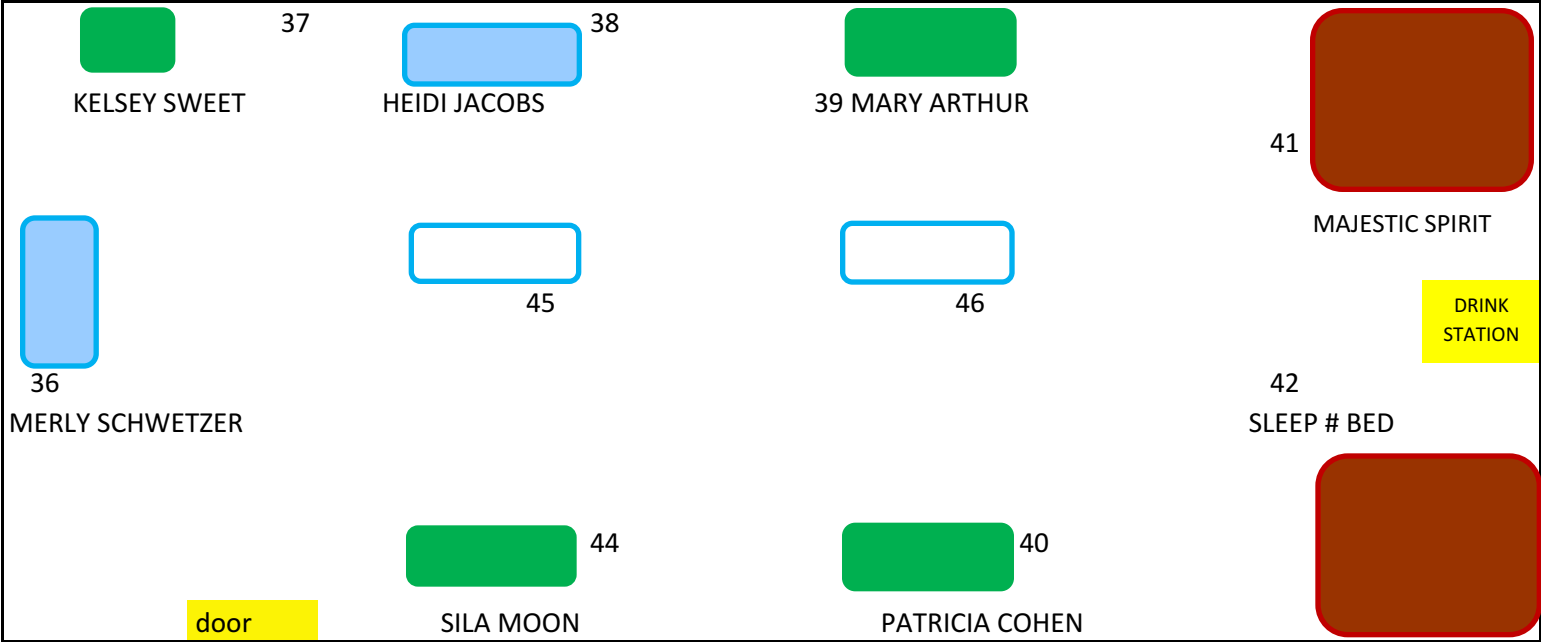

# Aztec Room Floor Plan

The AZTEC room is 24x37 feet. 888 sq ft