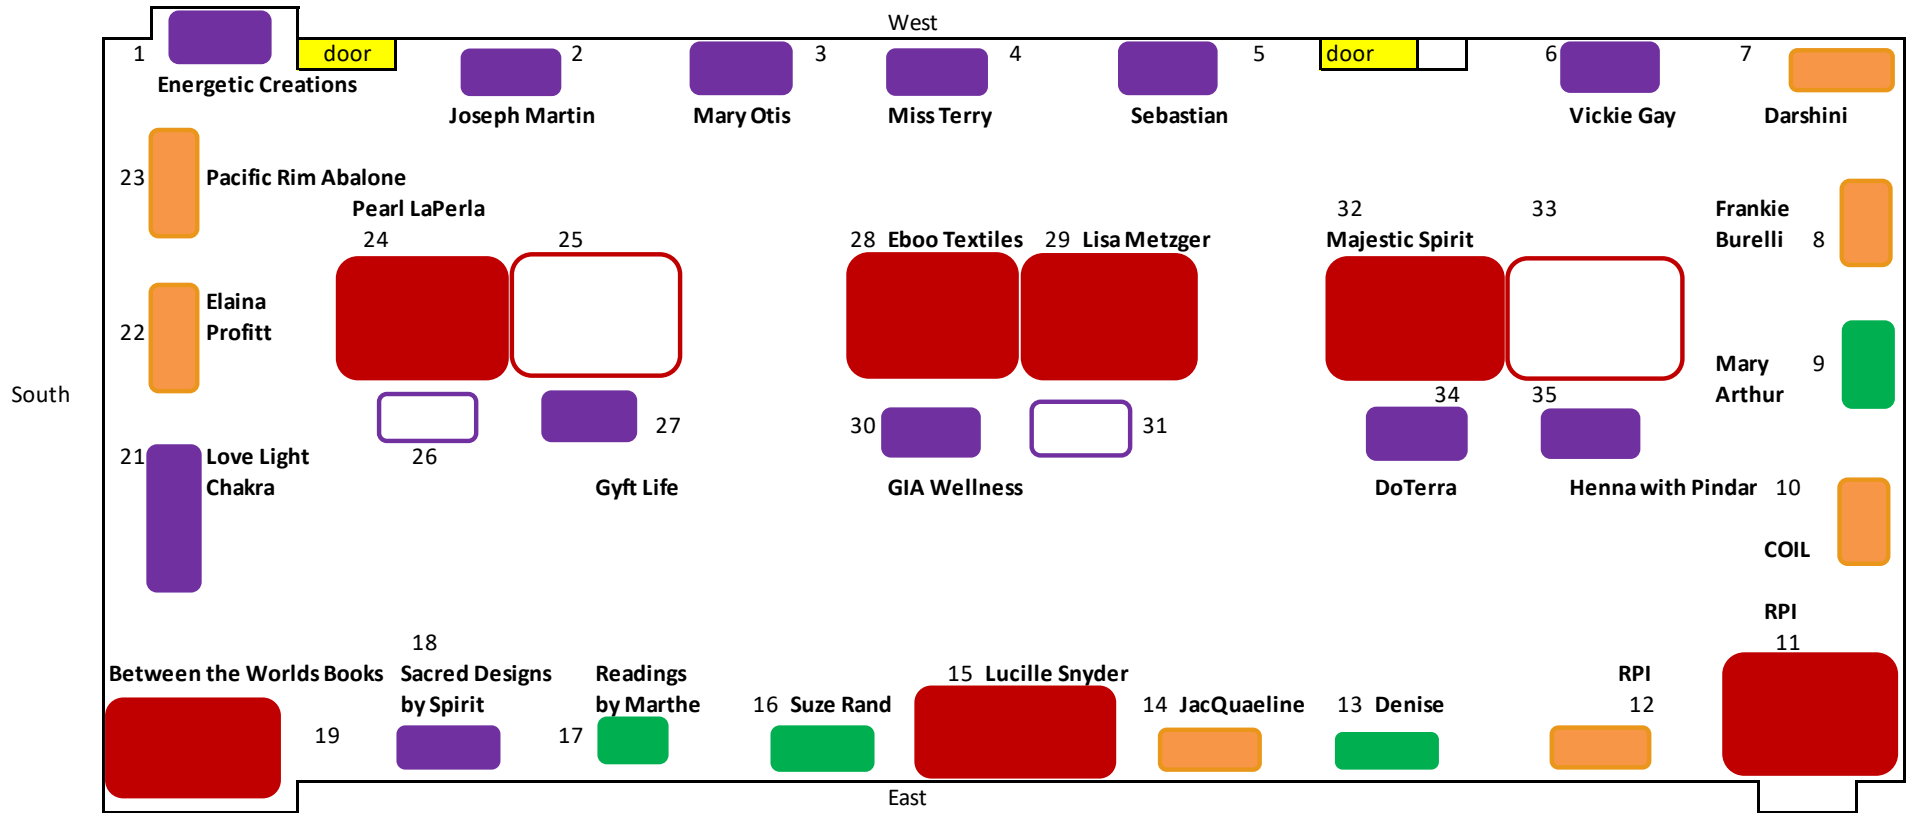

Aviation Ballroom Floor Plan

50x88 feet, 4400 sq ft